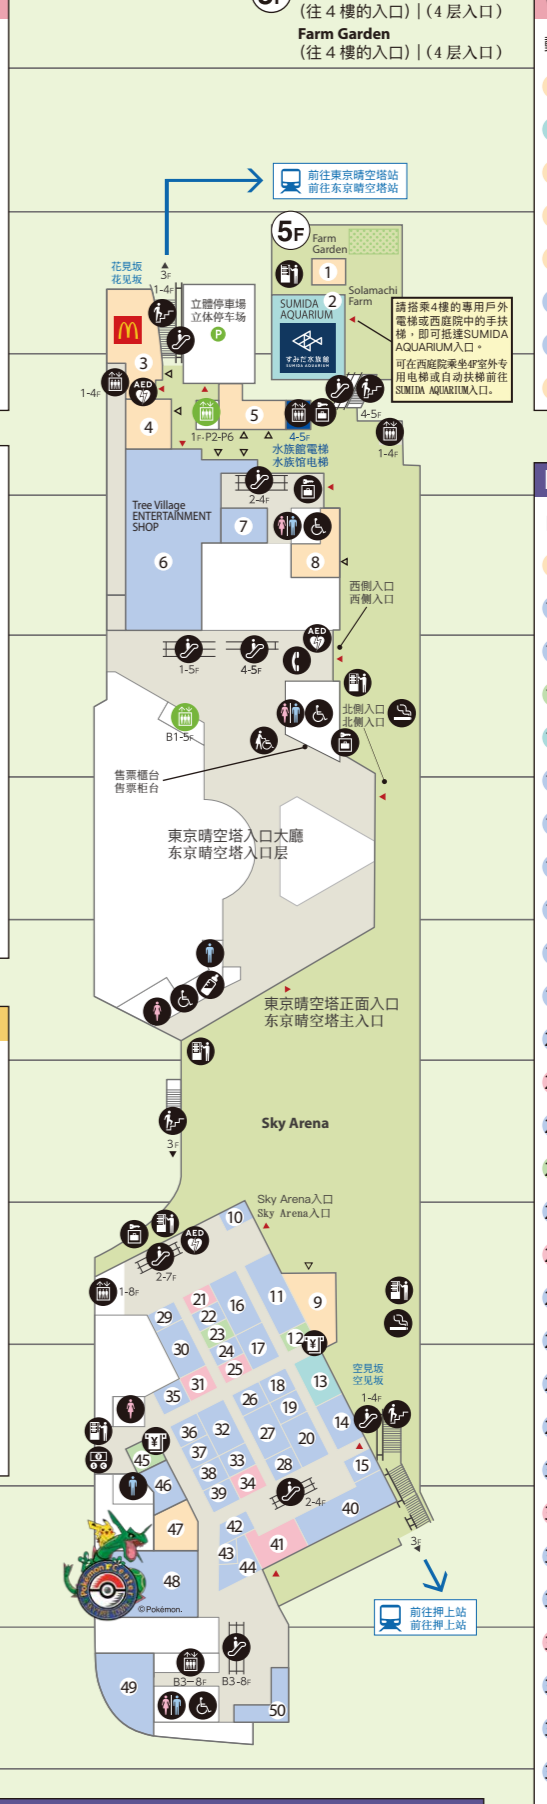

4F

動漫周邊商店 | 餐廳及美食 | 動漫周邊商店 | 餐厅及食品
日本紀念品 | Sky Arena | 日本紀念品/Sky Arena
東京晴空塔入口大廳 | 东京晴空塔入口层

1. ### West Yard
2. 1 Tokyo Skytreetown no niwa (便利店) (便利店)
   - 2 SUMIDA AQUARIUM (便利店) (便利店)
   - 3 McDonald's* (便利店) (便利店)
   - 4 HOSHINO COFFEE (便利店) (便利店)
   - 5 dotonbori kamukra (便利店) (便利店)
   - 6 Tree Village ENTERTAINMENT SHOP (便利店) (便利店)
   - 7 NHK-Character SHOP (便利店) (便利店)
   - 8 COCONOHA (便利店) (便利店)

1. ### East Yard
2. #### 日本紀念品 | 日本紀念品
3. 9 Kirby Cafe TOKYO (便利店) (便利店)
   - 10 CHUMS (便利店) (便利店)
   - 11 CHUMS (便利店) (便利店)
   - 12 MIZUHO Bank ATM (银行) (银行)
   - 13 GASHAPON BANDAI OFFICIAL SHOP "TOKYO Solamachi" (便利店) (便利店)
   - 14 Neue (便利店) (便利店)
   - 15 ARANZI ARONZO (便利店) (便利店)
   - 16 Sanrio (便利店) (便利店)
   - 17 MARVEL STORE by SMALL PLANET (便利店) (便利店)
   - 18 nanoblock store (便利店) (便利店)
   - 19 kanzashiya wargo (便利店) (便利店)
   - 20 PARIS MIKI (便利店) (便利店)
   - 21 tomarokuno 63°C (便利店) (便利店)
   - 22 Konnyaku Shabon (便利店) (便利店)
   - 23 Bakusho Nigaoe Shop (便利店) (便利店)
   - 24 pocchiri (便利店) (便利店)
   - 25 tachigumi-umeboshiya (便利店) (便利店)
   - 26 OJICO (便利店) (便利店)
   - 27 DEMOKAU (便利店) (便利店)
   - 28 NIPPON NO AME PROJECT by nanaco plus+ (便利店) (便利店)
   - 29 MY ONLY FRAGRANCE (便利店) (便利店)
   - 30 TOWER KNIVES TOKYO (便利店) (便利店)
   - 31 guruguru shakashaka (便利店) (便利店)
   - 32 Ginza Natsumo (便利店) (便利店)
   - 33 varco (便利店) (便利店)
   - 34 STRAWBERRY MANIA (便利店) (便利店)
   - 35 SENGOKUDAMA (便利店) (便利店)
   - 36 Ganso Shokuhin Sample-ya (便利店) (便利店)
   - 37 Ultraman World M78 (便利店) (便利店)
   - 38 STRICT-G (便利店) (便利店)
   - 39 MU-RA vert (便利店) (便利店)
   - 40 JUMP SHOP (便利店) (便利店)
   - 41 Tochigi Satellite Shop Tochimaru (便利店) (便利店)
   - 42 MEDICOM TOY (便利店) (便利店)
   - 43 Asakusa Amezakui Ameshin (便利店) (便利店)
   - 44 Kirby Cafe The Store (便利店) (便利店)
   - 45 Seven Bank ATM (银行) (银行)
   - 46 KYO-TO-TO (便利店) (便利店)
   - 47 negawakuba (便利店) (便利店)
   - 48 Pokémon Center SKYTREE TOWN (便利店) (便利店)
   - 49 DAISO (便利店) (便利店)
   - 50 POP UP SHOP