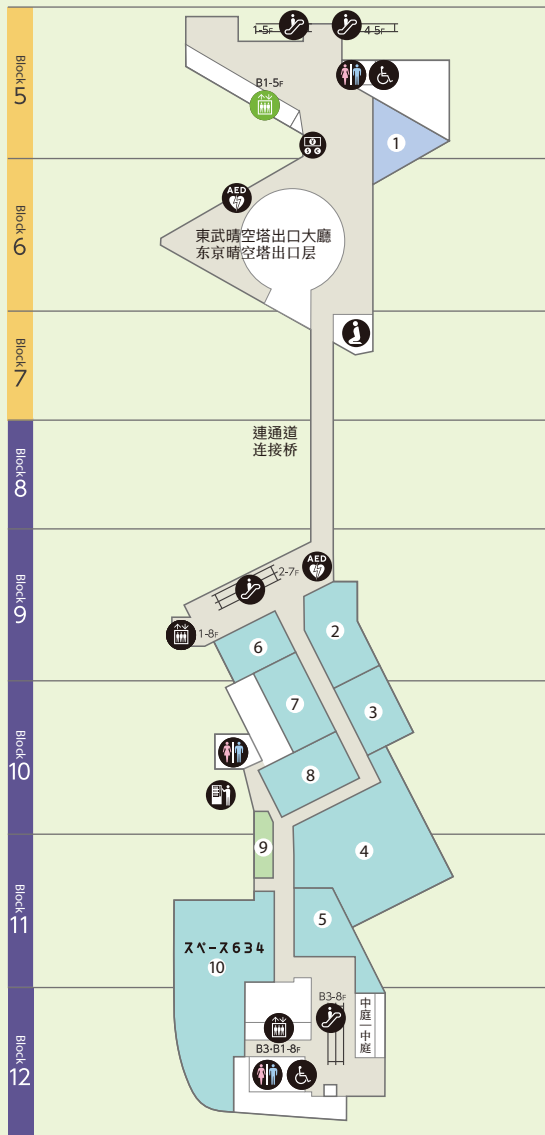

5F

Playground "Solafuru Park" Space 634

Tower Yard

1. SKYTREE SHOP (紀念品) | (紀念品)
2. Lovely Animore (動物遊樂場) | (動物遊樂場)
3. Chikyuunoniwa baby garden (定時兒童遊樂設施) | (定時兒童遊樂設施)
4. Chikyuunoniwa kid's garden (定時兒童遊樂設施) | (定時兒童遊樂設施)
5. SylvanianFamilies Morino Okinaouchi (展示&文化) | (展示&文化)
6. HADO ARENA (定時遊樂設施) | (定時遊樂設施)
7. girls mignon (印刷貼紙專賣店) | (貼紙專門店)
8. Chikyuunoniwa get garden (夾娃娃遊戲) | (夾娃娃遊戲)
9. Fujiiryoki (投幣式按摩椅) | (投幣式按摩椅)
10. Space 634 (展覽場) | (展覽場)

B3F

押上站連通層 | 押上站连接层