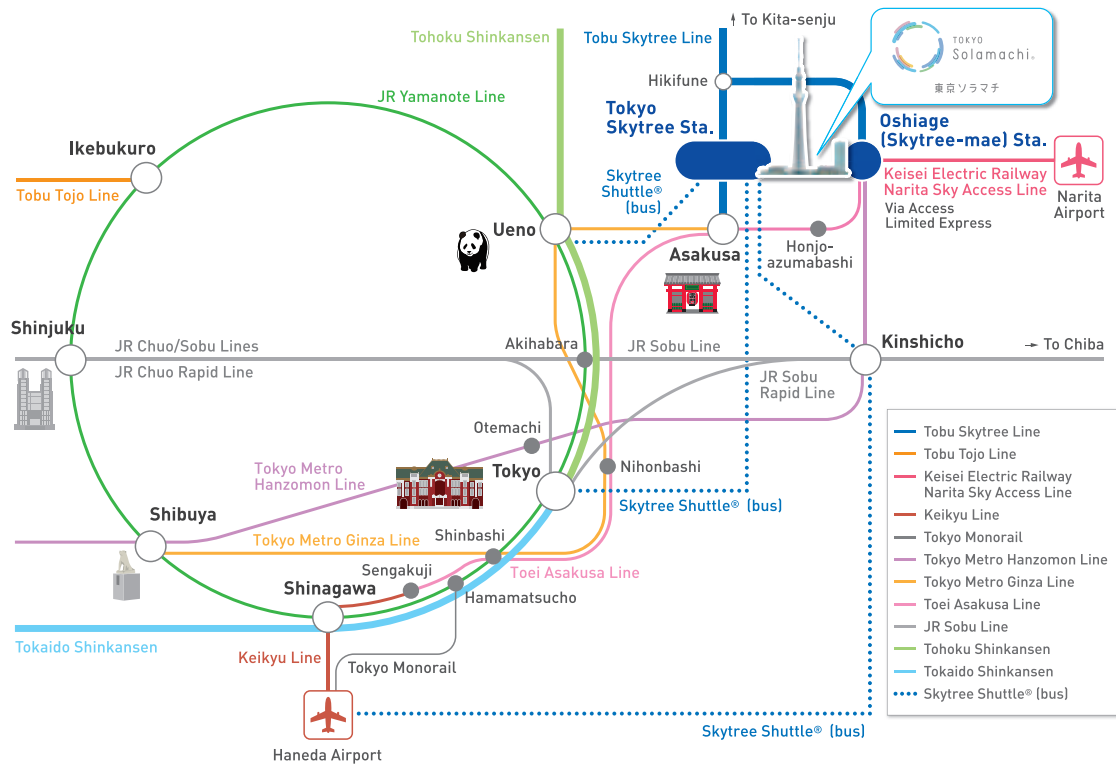

Broad-area train access

Please use public transportation when visiting Tokyo Solamachi.

Vicinity train access

Please use public transportation when visiting Tokyo Solamachi.

Access from major stations and time required

To Tokyo Skytree Sta.

To Oshiage (Skytree-mae) Sta.