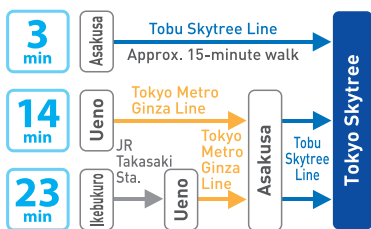

Broad-area train access

Please use public transportation when visiting Tokyo Solamachi.

Vicinity train access

Please use public transportation when visiting Tokyo Solamachi.

Access from major stations and time required

To Tokyo Skytree Sta.

To Oshiage (Skytree-mae) Sta.