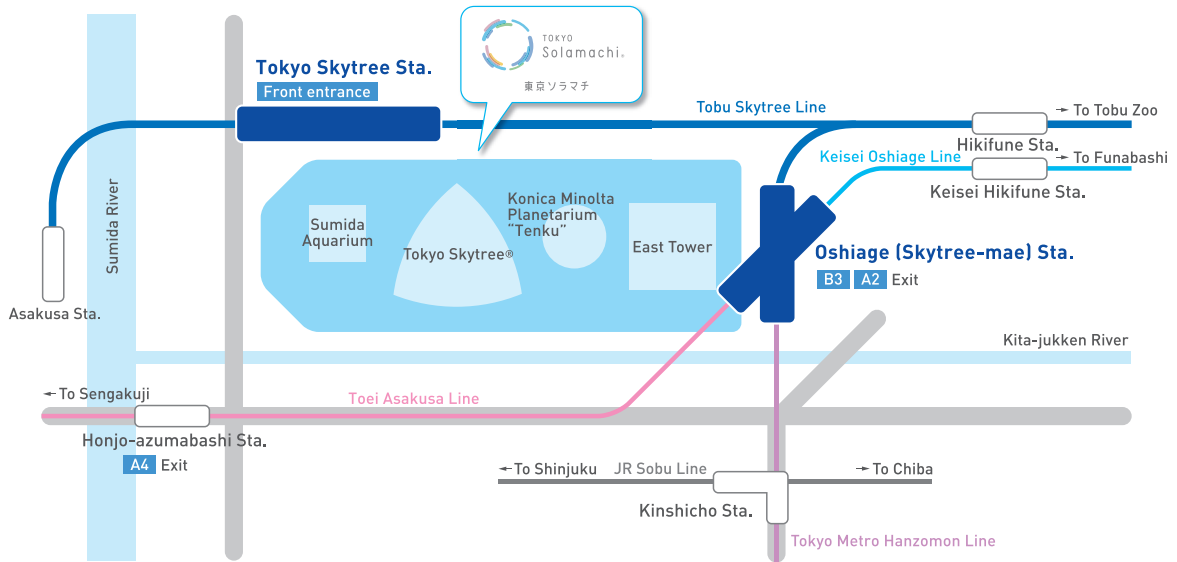

Broad-area train access

Please use public transportation when visiting Tokyo Solamachi.

Vicinity train access

Please use public transportation when visiting Tokyo Solamachi.

Access from major stations and time required

To Tokyo Skytree Sta.

To Oshiage (Skytree-mae) Sta.